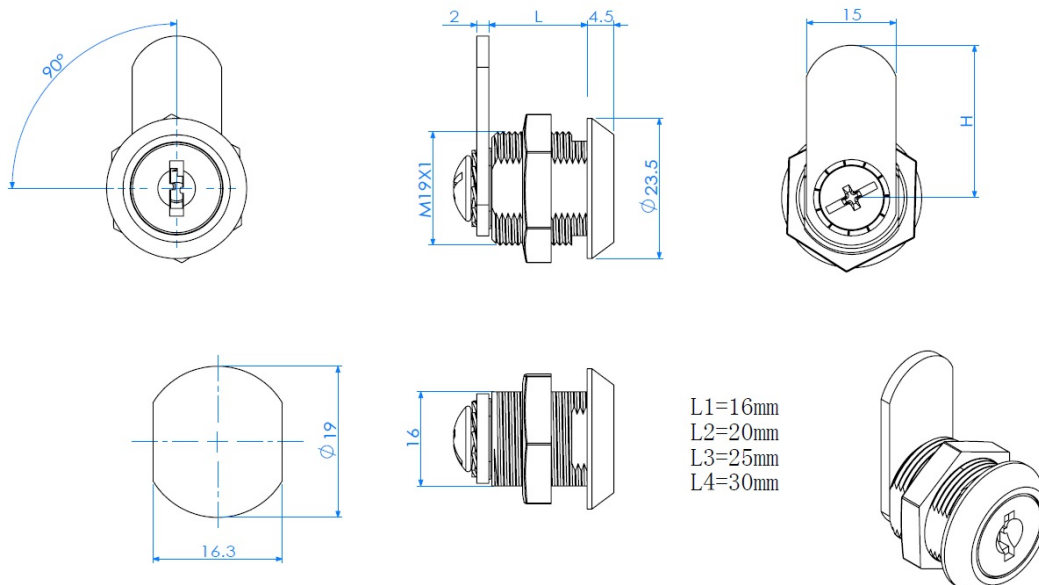

## Description:

Cam Lock 1916, 90DG, CPL, Cam No. A01, KA G80, CK SISO

## Item number:

14.04.479-0

Units	Box	Carton	HS Code	Barcode
Pcs.	12	240	8301300000	
				5704866041775